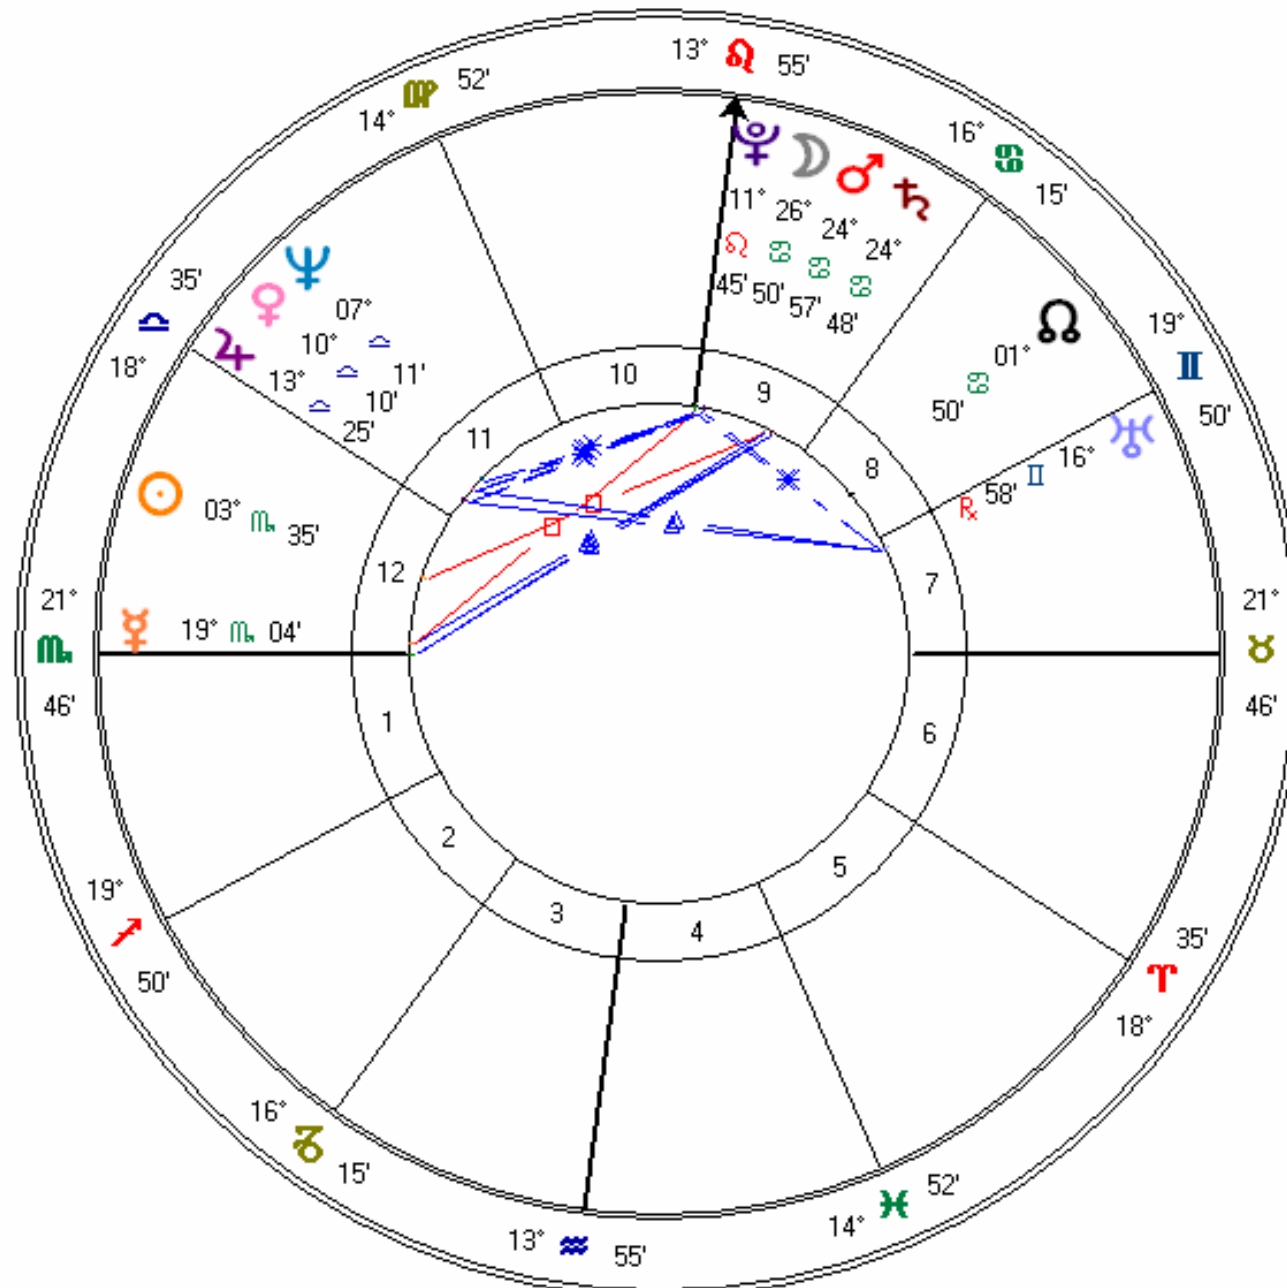

Exemplo - Mapa

ASTROBRASIL®

Lula

Natal Chart (2)

27 Oct 1945

06:10 BZT2 +3:00

Garanhuns, BRZ

08°S54' 036"W29'

Geocentric

Tropical

Topocentric

True Node